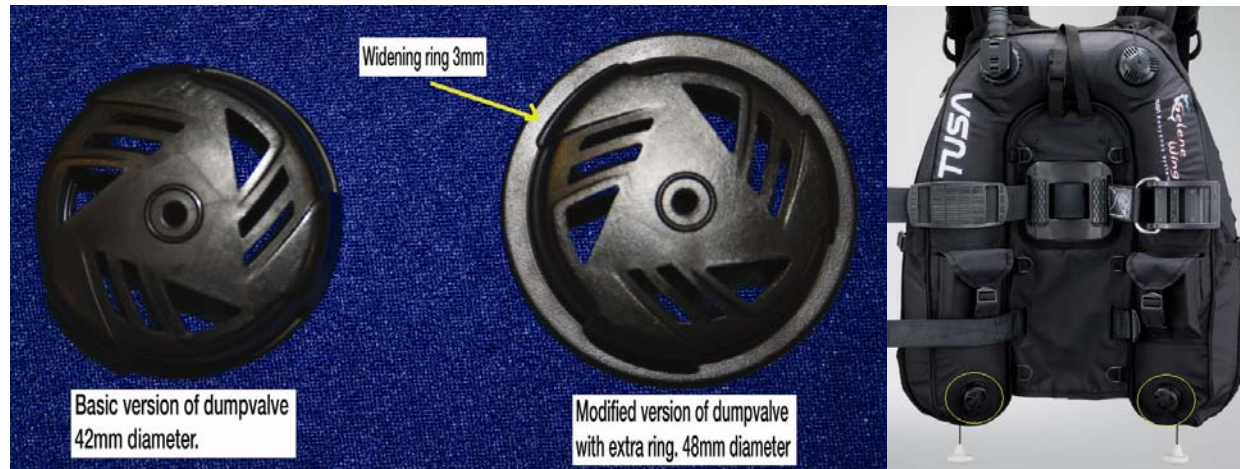

Important technical information

There is an important update available for the following BC Jackets:

TUSA BCJ-6900 and TUSA BCJ-6910

This update contains a modification of the two rear dump valves of above mentioned items.

The new dump valves are wider as previous models, please see below picture.

We request owners of a BCJ-6900 or BCJ-6910 to check the dump valves currently installed on their BCJ.

If your BCJ doesn't have the latest modified version of dump valves installed, as shown in above picture, please contact your TUSA supplier for an update of your BCJ.

SWIMMING GEAR
VIEW

REEF TOURER

INTOVA